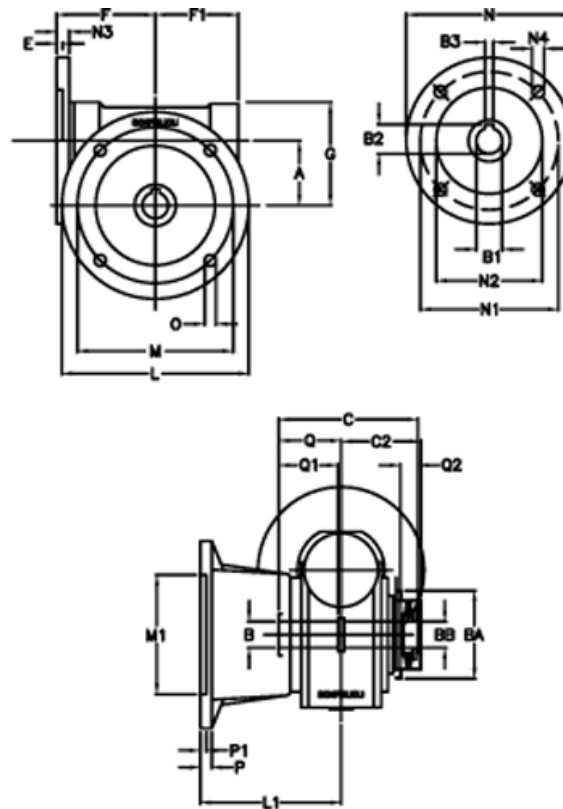

Article number: 390204401462216

Description: Worm Gear with Torque Limiter
VF 44-L1-FA-14-P63B5

Measures

a = 44.6	C2 = 48	m = 87	P = 9
B = 18	Description = VF 44FA-xx-63B5	M1 = 60	P1 = 7
B1 E7 = 11	E = 2	N = 140	Q = 32.0
B2 = 12.8	F = 65	N1 = 115	Q1 = 32
B3 H9 = 4	F1 = 54	N2 = 95	Q2 = 12
BA = 40	g = 71	N3 = 10.5	
BB H7 = 11	L = 110	N4 = 9.5	
C = 79	L1 = 90	O = 8.5	